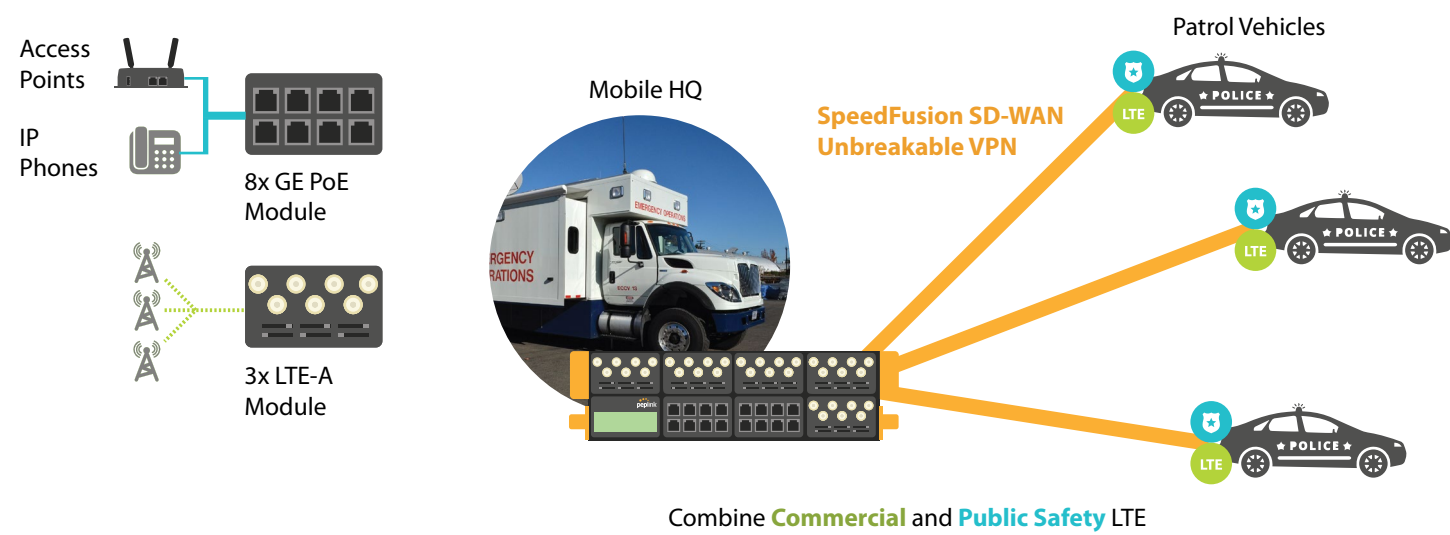

### Gigabit Bandwidth On-The-Go

In its cellular configuration, the EPX is the most powerful wireless SD-WAN router in the industry. It can combine the bandwidth of up to 18 connections, supporting 36 SIM cards and providing gigabits of bandwidth on-the-go.

## Rapidly Deployable, Scalable, Unbreakable Connectivity for Mobile Command.

Equipped with an EPX, mobile headquarters can combine private LTE, commercial LTE and satellite links to form a fast, unbreakable VPN connection to headquarters and to patrol vehicles. With this configuration, patrol vehicles benefit from