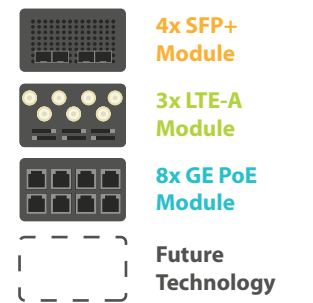

Need Different Types of Connectivity?

Futureproof and Scalable

Purchase just the modules for the connectivity you need. When you need more in the future, you can expand anytime. When future technologies like 5G and Firstnet appear, we will have modules to connect with those as well.

Gigabit Bandwidth On-The-Go

In its cellular configuration, the EPX is the most powerful wireless SD-WAN router in the industry. It can combine the bandwidth of up to 18 connections, supporting 36 SIM cards and providing gigabits of bandwidth on-the-go.

Multiple Module Types

The EPX can support different technologies depending on which modules you purchase. Also, when 5G technology appears, there will be modules for it too, ensuring that your investment is futureproof.