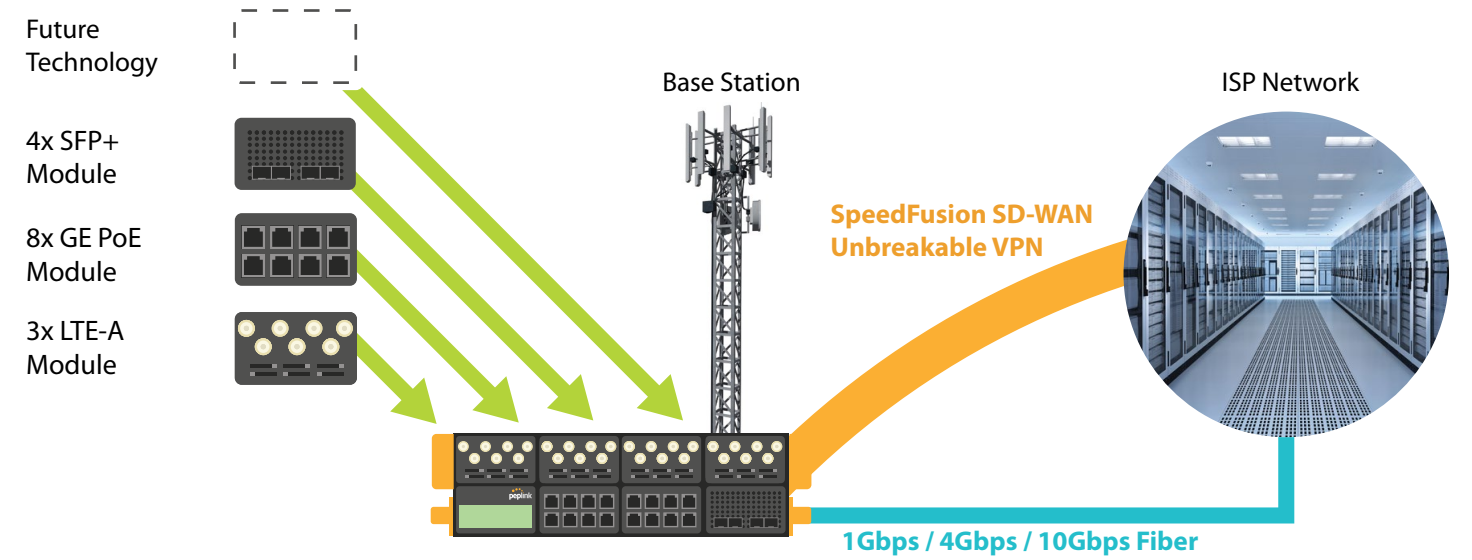

Add Flexible SD-WAN Backhaul to Any Network

Whether providing Internet service with a SLA, or building a video surveillance streaming network, ensuring service continuity is crucial. The EPX enables service providers to build a flexible SD-WAN backhaul to the main network,

incorporating as many Ethernet, Fiber, and cellular links as needed to provide fast and solid connectivity. What's more, Peplink's cloud-based management software provides you with complete visibility and control of WAN usage.