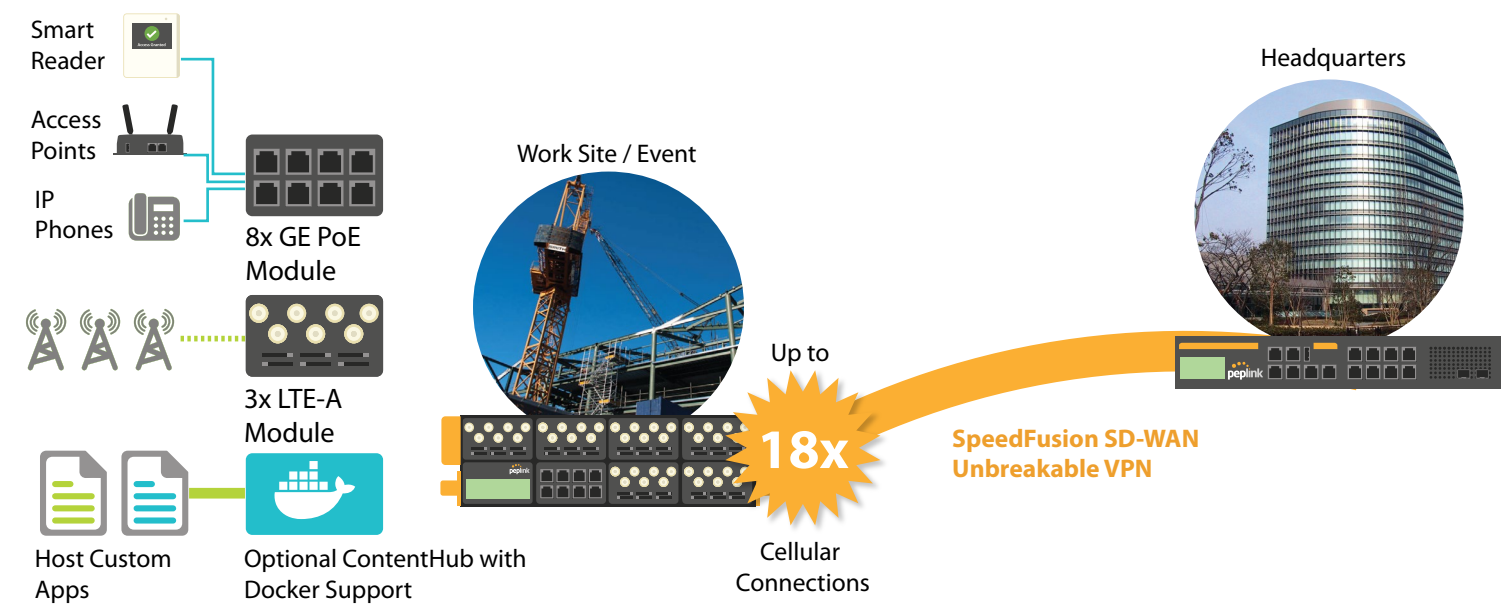

Instant Connectivity and Application Hosting for Work Sites and Events

Getting a connection to a work site or to an event normally involves building a landline, potentially taking months. With the EPX, temporary sites could get connected in minutes. The EPX can combine up to 18 cellular connections for

high-definition video streaming and high-volume data transfers. The EPX can also host docker containers, giving you the ability to host your own custom apps onsite to simplify management.