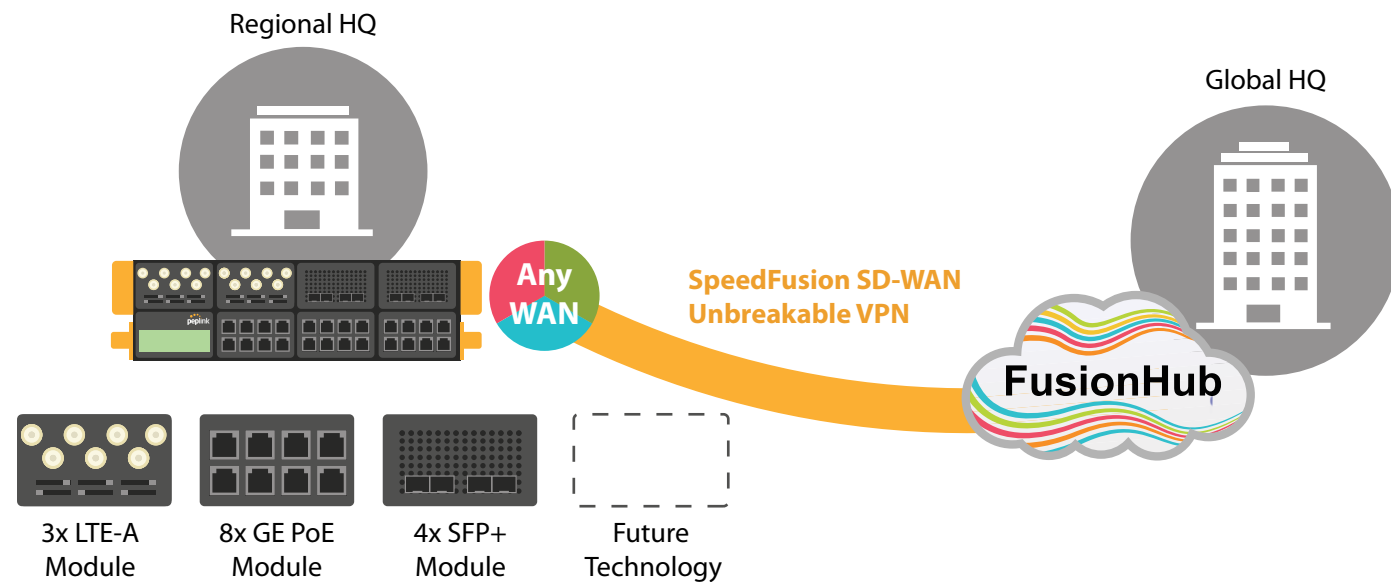

Futureproof, Scalable, Unbreakable Cellular Backup for Regional Offices.

With its modular construction, the EPX enables regional offices to add WAN connections of any type as they grow in size. With the ability to add cellular modules, the EPX also provides as much cellular connectivity as needed for the

company network to operate at full speed even if land lines lose connectivity. In the future when 5G gains popularity, there will be modules for it too. This makes the EPX futureproof for both bandwidth demand and for upcoming technology.